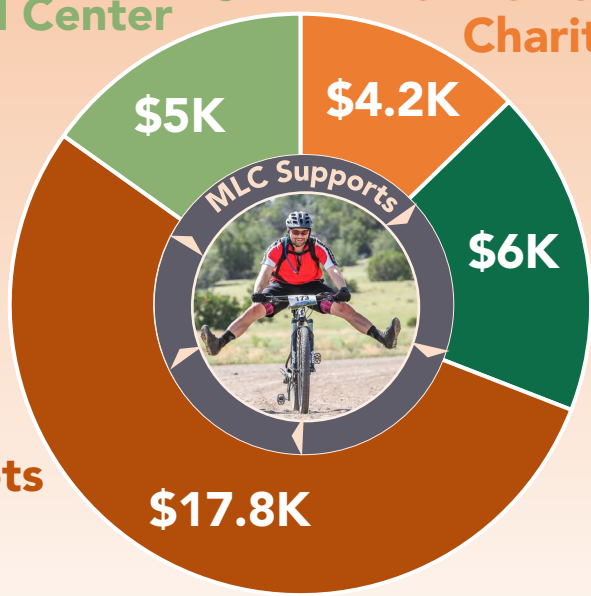

Went The Distance!

In lieu of an organized ride, Flag2GC offered a "Go-the-Distance" challenge and 6 ZOOM Social Hours to give riders an opportunity to interact with a few of our sponsors

2020 results

52 + 6 ZOOM events = 166
virtual riders donations

\$33,000 Total Proceeds

Flagstaff Family Food Center

Marine League Charities (MLC)

Flagstaff Youth in Sports

Toys4Tots

On August 7, 2021 we plan to ride again. Will you please support us?

SPONSORSHIP FORM

We have several levels of sponsorship opportunities; your support helps us cover the cost of the ride and helps us generate rider donations.

Platinum (Title)* \$5,000+ (+ in-kind support* for raffle or support items)

*One title sponsorship available, includes:

- Event namesake. Example: "ACME Flag2GC ride"
- Primary place of your banners at all event locations
- Two complimentary rider registrations
- Title logo placement on materials, website, and event t-shirt
- All benefits listed for Silver Sponsorship

May 15 – Sponsorship commitment received and art due for materials. July 15 – Banners and goody materials received

Gold \$3,000+ (+ in-kind support* for raffle or support items)

Includes:

- Two complimentary rider registrations
- Placement of your banners at event location
- Major logo placement on materials, website, and event t-shirt
- All benefits for Silver Sponsorship